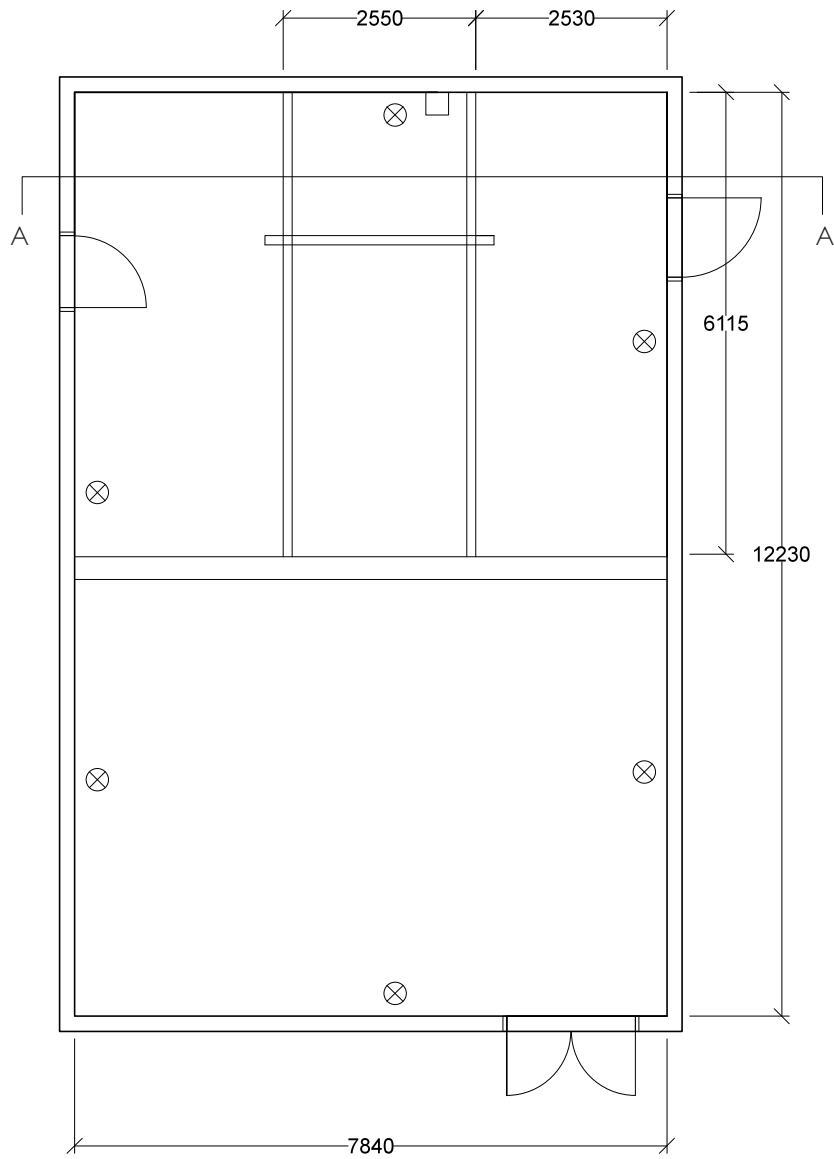

scale: number: rev:
1:100 A4 - -

EXPLANATIONS:

⊗ = RIGGING POINT

BLACK BOX PLAN

BLACK BOX A-A

SKETCH DRAWING

CIRKUS CIRKÖR

telephone mail