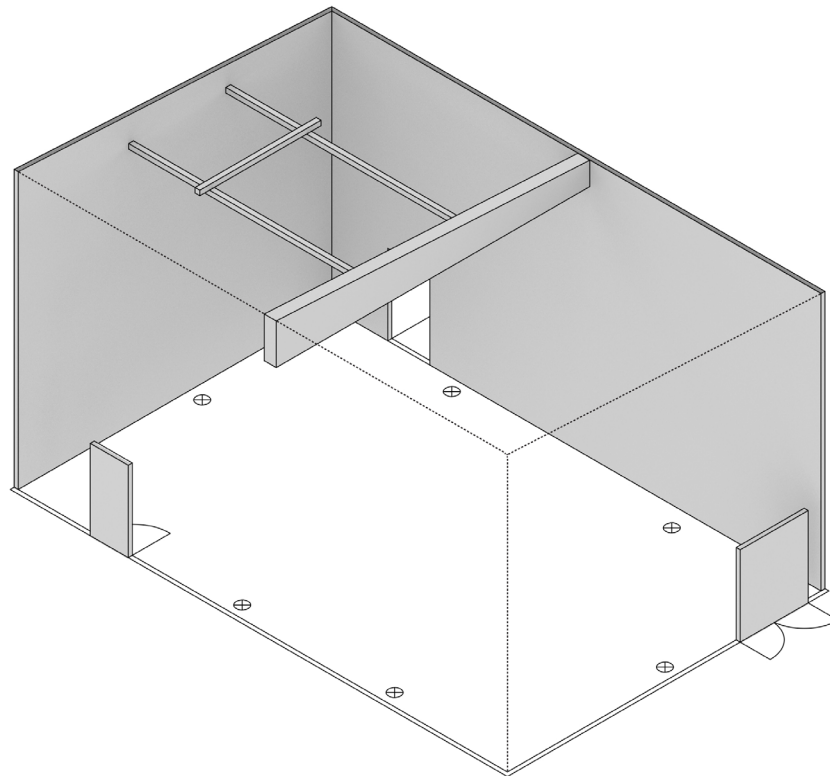

EXPLANATIONS:

SKETCH DRAWING

CIRKUS CIRKÖR

telephone mail

A RYMD ARK. 0730974224 kontakt@rymdark.se

project nr: drawn by:
999 Johan
Andrén

date:
2015-01-25

Black box
axonometric

scale: number: rev:
1:100 A4 - -

EXPLANATIONS:

⊗ = RIGGING POINT

BLACK BOX PLAN

BLACK BOX A-A

SKETCH DRAWING

CIRKUS CIRKÖR

telephone mail