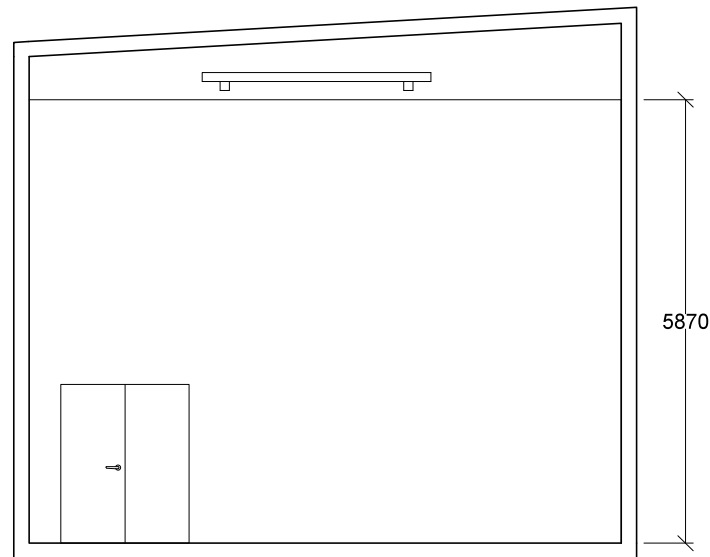

scale: number: rev:
1:100 A4 - -

EXPLANATIONS:

⊗ = RIGGING POINT

BLACK BOX PLAN

BLACK BOX A-A

SKETCH DRAWING

CIRKUS CIRKÖR

telephone mail